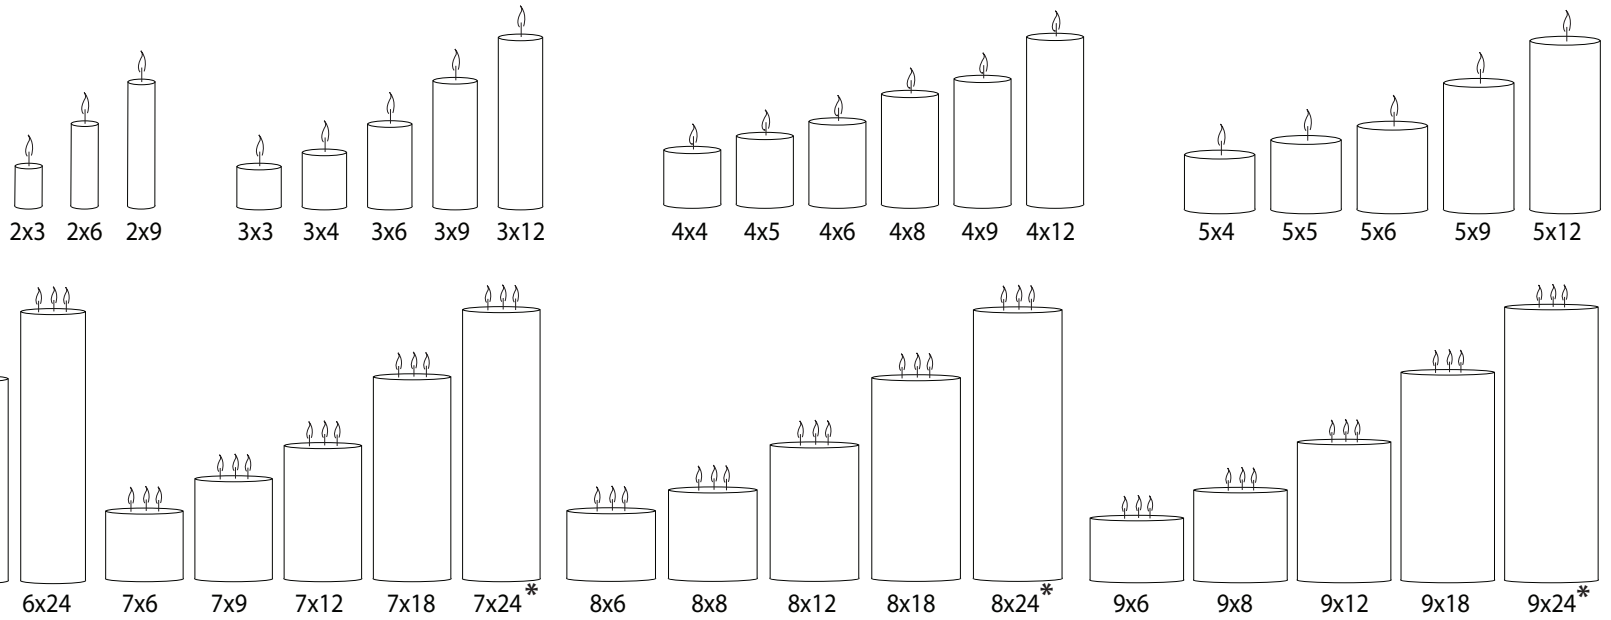

candles

Round Pillars

Square Pillars

Sphere

Wide

Heart

* Due to the curing process, this product may be up to 3/4 of an inch shorter than the size stated on this sheet. Please specify if exact heights are needed.