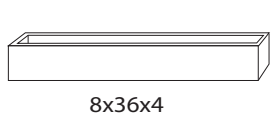

wax luminaries

Spheres

Floating

Trays

Oversize - Allow for longer production

*** Due to the curing process, this product may be up to 3/4 of an inch shorter than the size stated on this sheet. Please specify if exact heights are needed.**