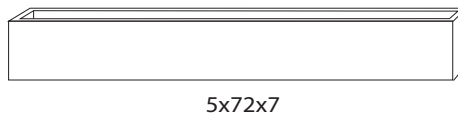

wax luminaries

Spheres

Floating

Trays

Oversize - Allow for longer production

*** Due to the curing process, this product may be up to 3/4 of an inch shorter than the size stated on this sheet. Please specify if exact heights are needed.**