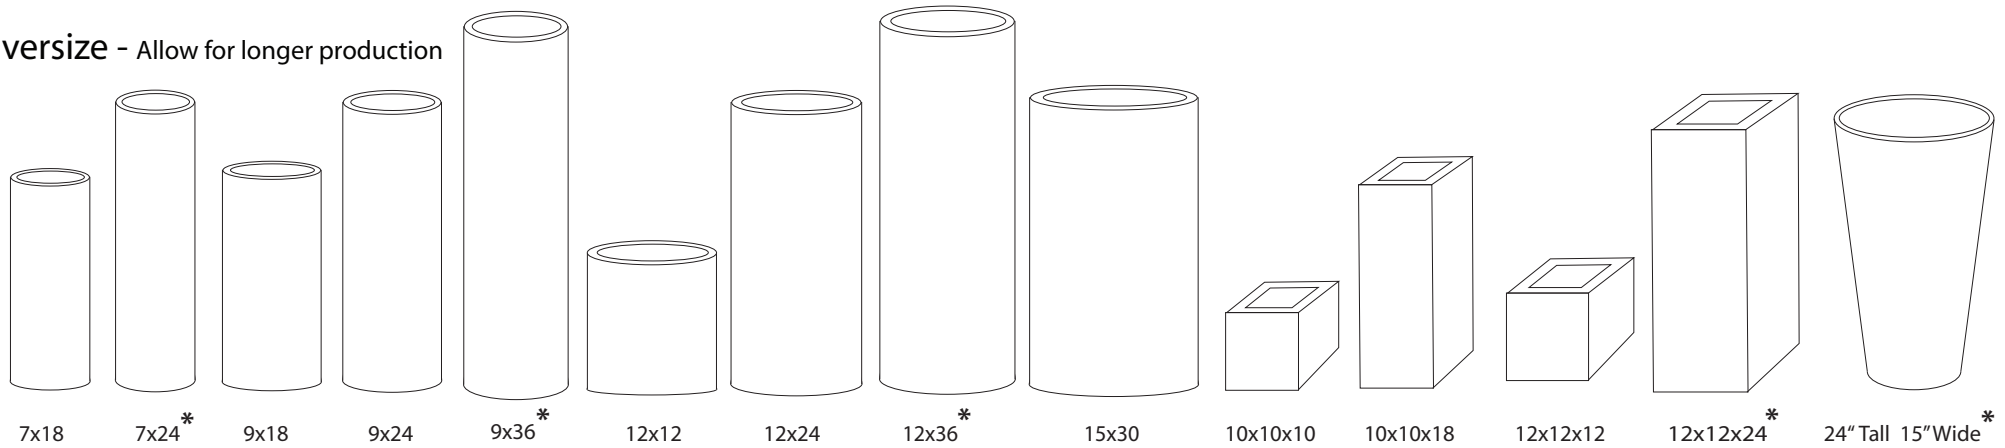

wax luminaries

Spheres

Floating

Trays

Oversize - Allow for longer production

*** Due to the curing process, this product may be up to 3/4 of an inch shorter than the size stated on this sheet. Please specify if exact heights are needed.**