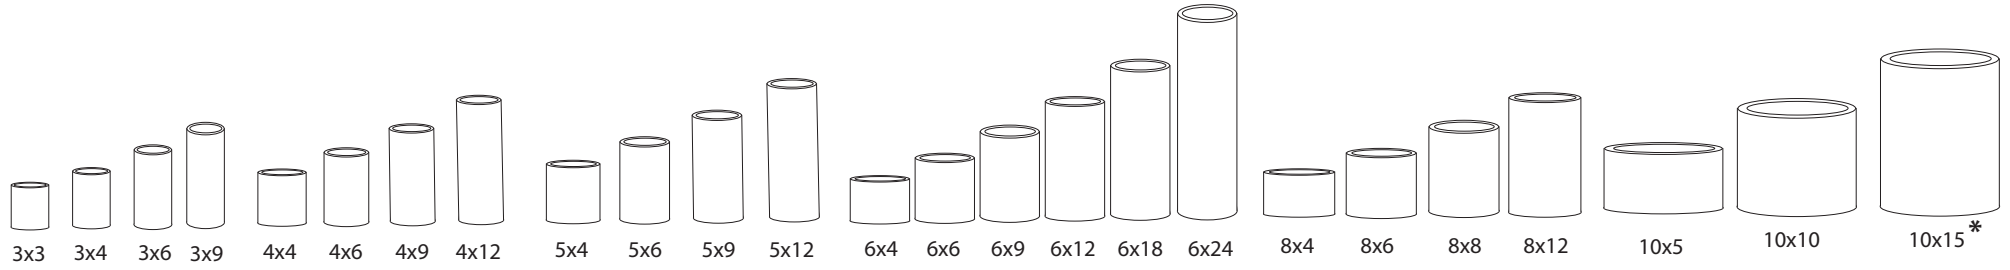

wax luminaries

Spheres

Floating

Trays

Oversize - Allow for longer production

*** Due to the curing process, this product may be up to 3/4 of an inch shorter than the size stated on this sheet. Please specify if exact heights are needed.**