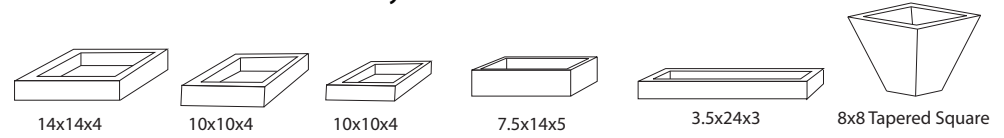

wax luminaries

Spheres

Floating

Trays

Oversize - Allow for longer production

*** Due to the curing process, this product may be up to 3/4 of an inch shorter than the size stated on this sheet. Please specify if exact heights are needed.**