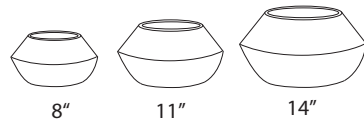

wax luminaries

Spheres

Floating

Trays

Oversize - Allow for longer production

*** Due to the curing process, this product may be up to 3/4 of an inch shorter than the size stated on this sheet. Please specify if exact heights are needed.**