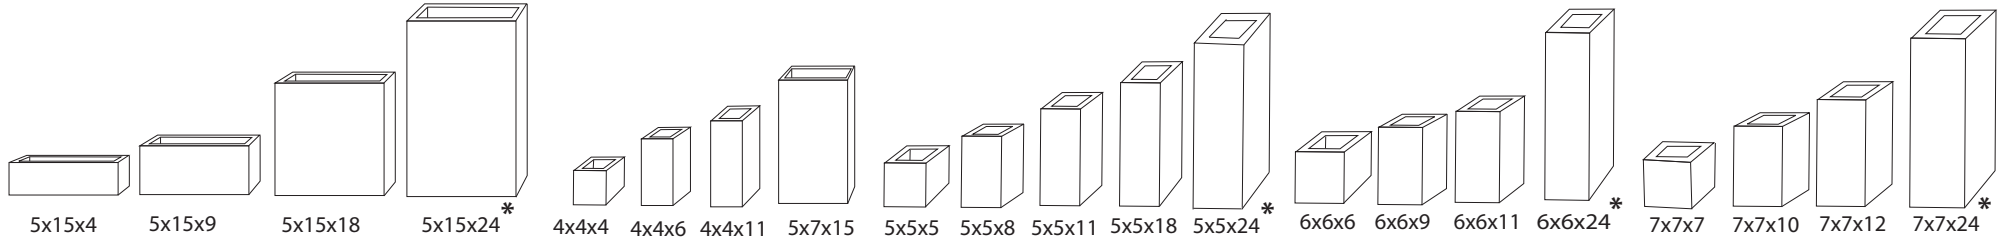

wax luminaries

Spheres

Floating

Trays

Oversize - Allow for longer production

*** Due to the curing process, this product may be up to 3/4 of an inch shorter than the size stated on this sheet. Please specify if exact heights are needed.**