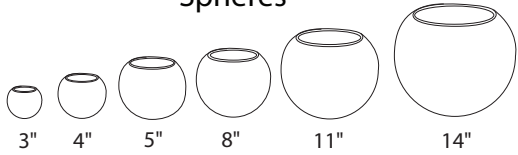

wax luminaries

Spheres

Floating

Trays

Oversize - Allow for longer production

*** Due to the curing process, this product may be up to 3/4 of an inch shorter than the size stated on this sheet. Please specify if exact heights are needed.**